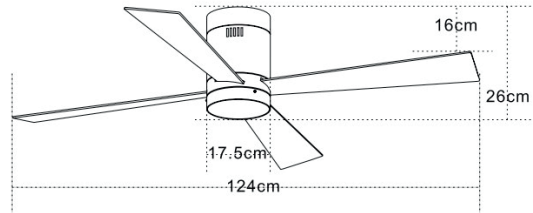

## Physical Specifications

Luminaire Type	Indoor Ceiling Fans
Special Feature	Summer Function 3 Speeds
Color Double Face	White Matt-Maple Wood Blades White Matt-White Blades
Material	Metal - Polycarbonate Plywood (MDF)
dB	25
IP	20
Warranty	3 Years

## Dimensions Reference

Overall Dimensions	49" Ø: 124cm H: 26cm
Cable & Wires	None
Cutting Hole	None
Depth Required	None

## Packing Info

Package Size	L: 62cm W: 28cm H: 31cm
Gross Weight	7.5kg